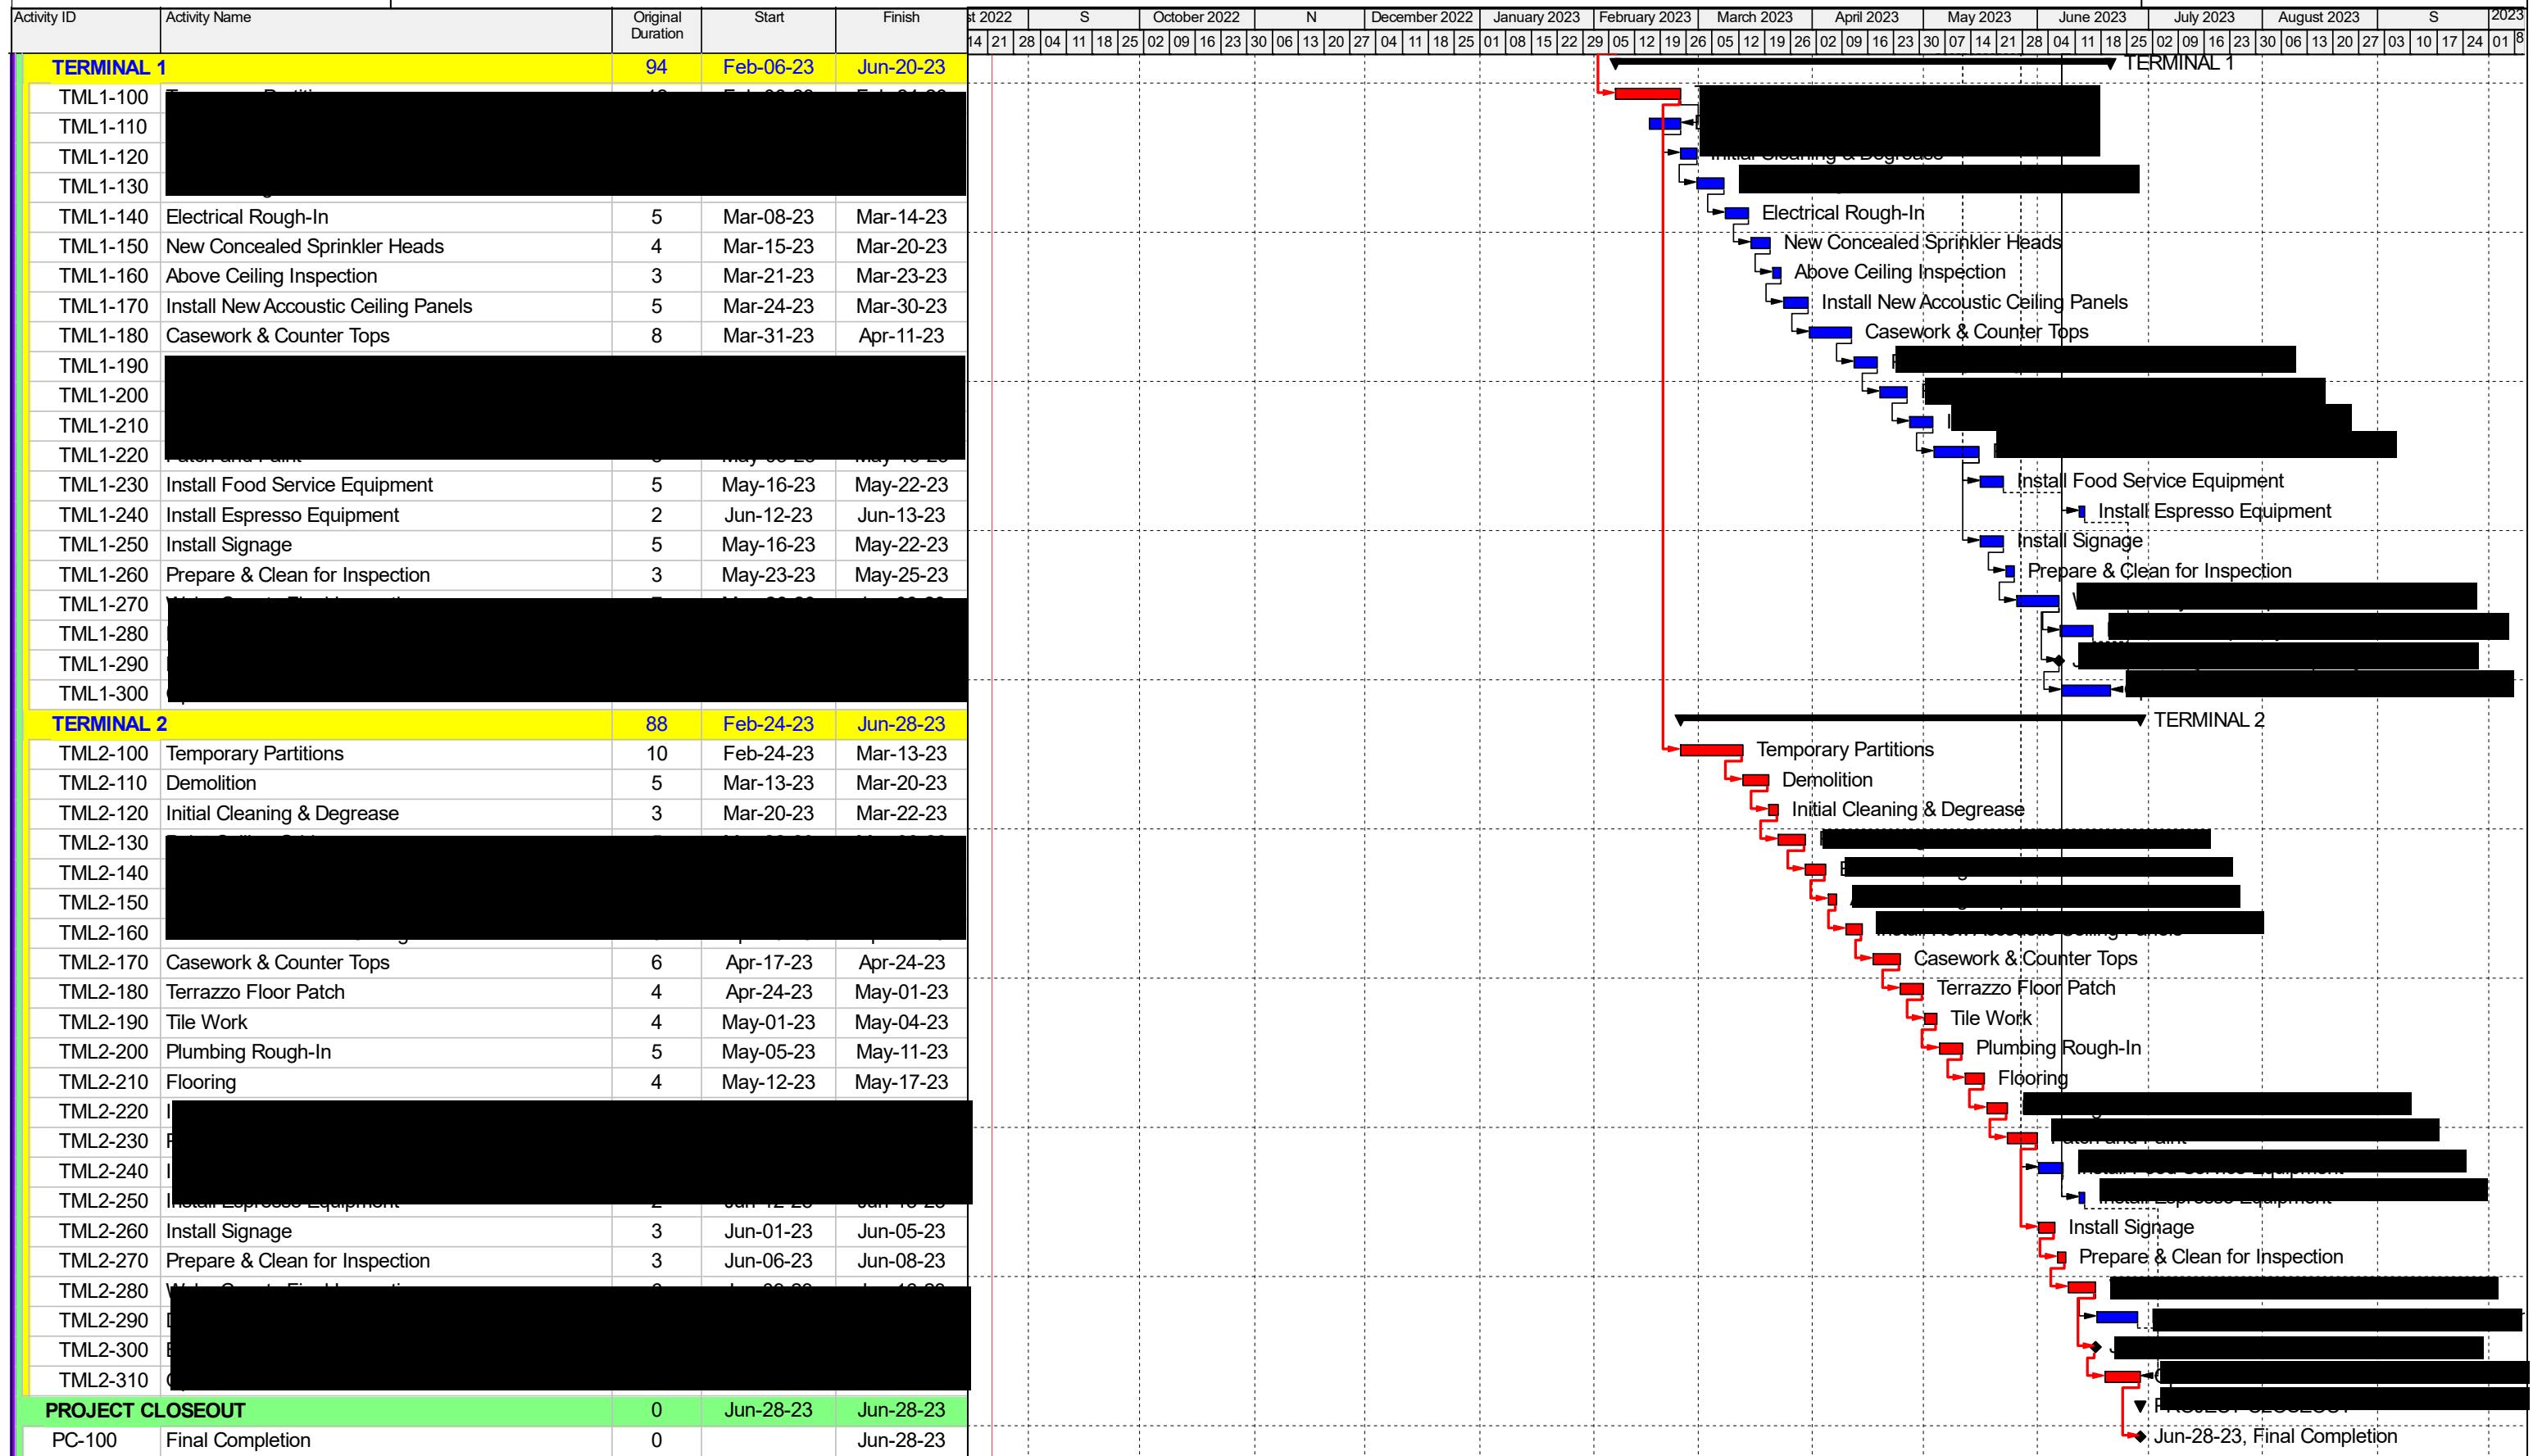

RDU AIRPORT AUTHORITY BEYU CAFE RENOVATION PROJECT SCHEDULE

█ Actual Work
 █ Critical Remaining Work
 █ Remaining Work
 ◆ Milestone

Date	Revision	Checked	Approved
Feb-03-23	00		

RDU AIRPORT AUTHORITY BEYU CAFE RENOVATION PROJECT SCHEDULE

█ Actual Work
 █ Critical Remaining Work
 █ Remaining Work
 ◆ Milestone

Date	Revision	Checked	Approved
Feb-03-23	00		