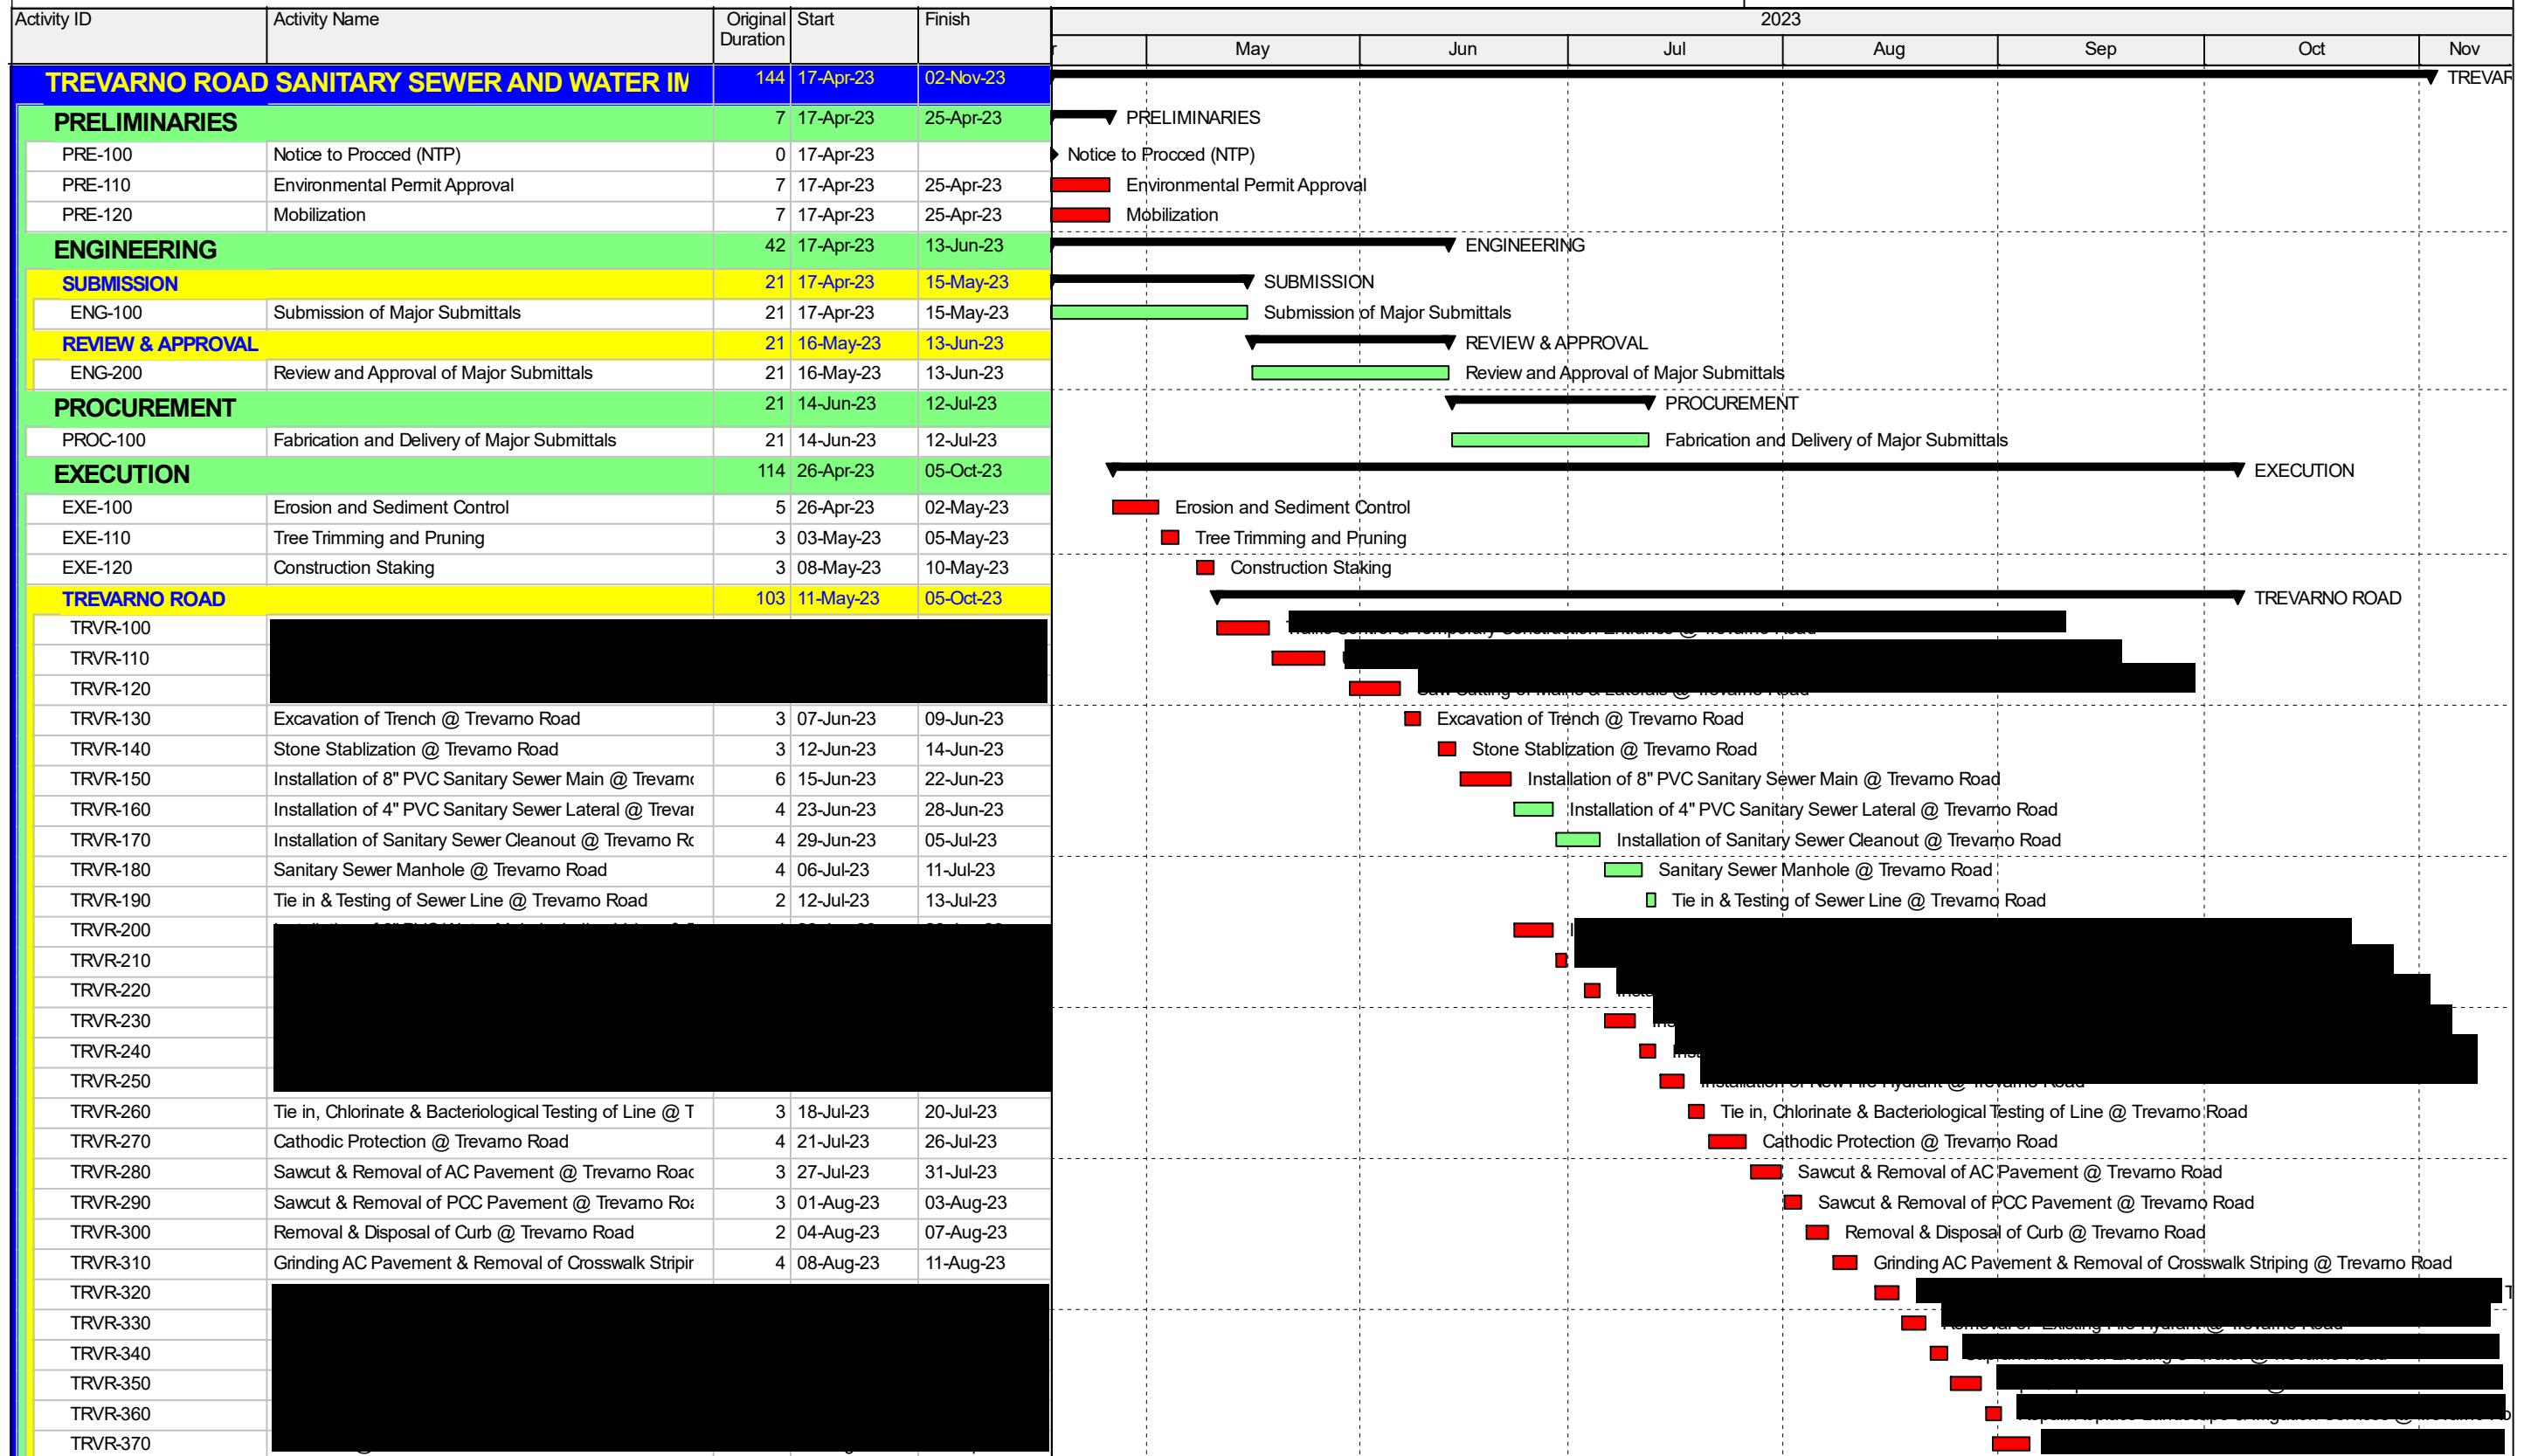

TREVARNO SANITARY SEWER AND WATER IMPROVEMENTS PROJECT BASELINE SCHEDULE

█ Actual Level of Effort █ Remaining Work ◆ Milestone
█ Actual Work █ Critical Remaining Work ▶ summary