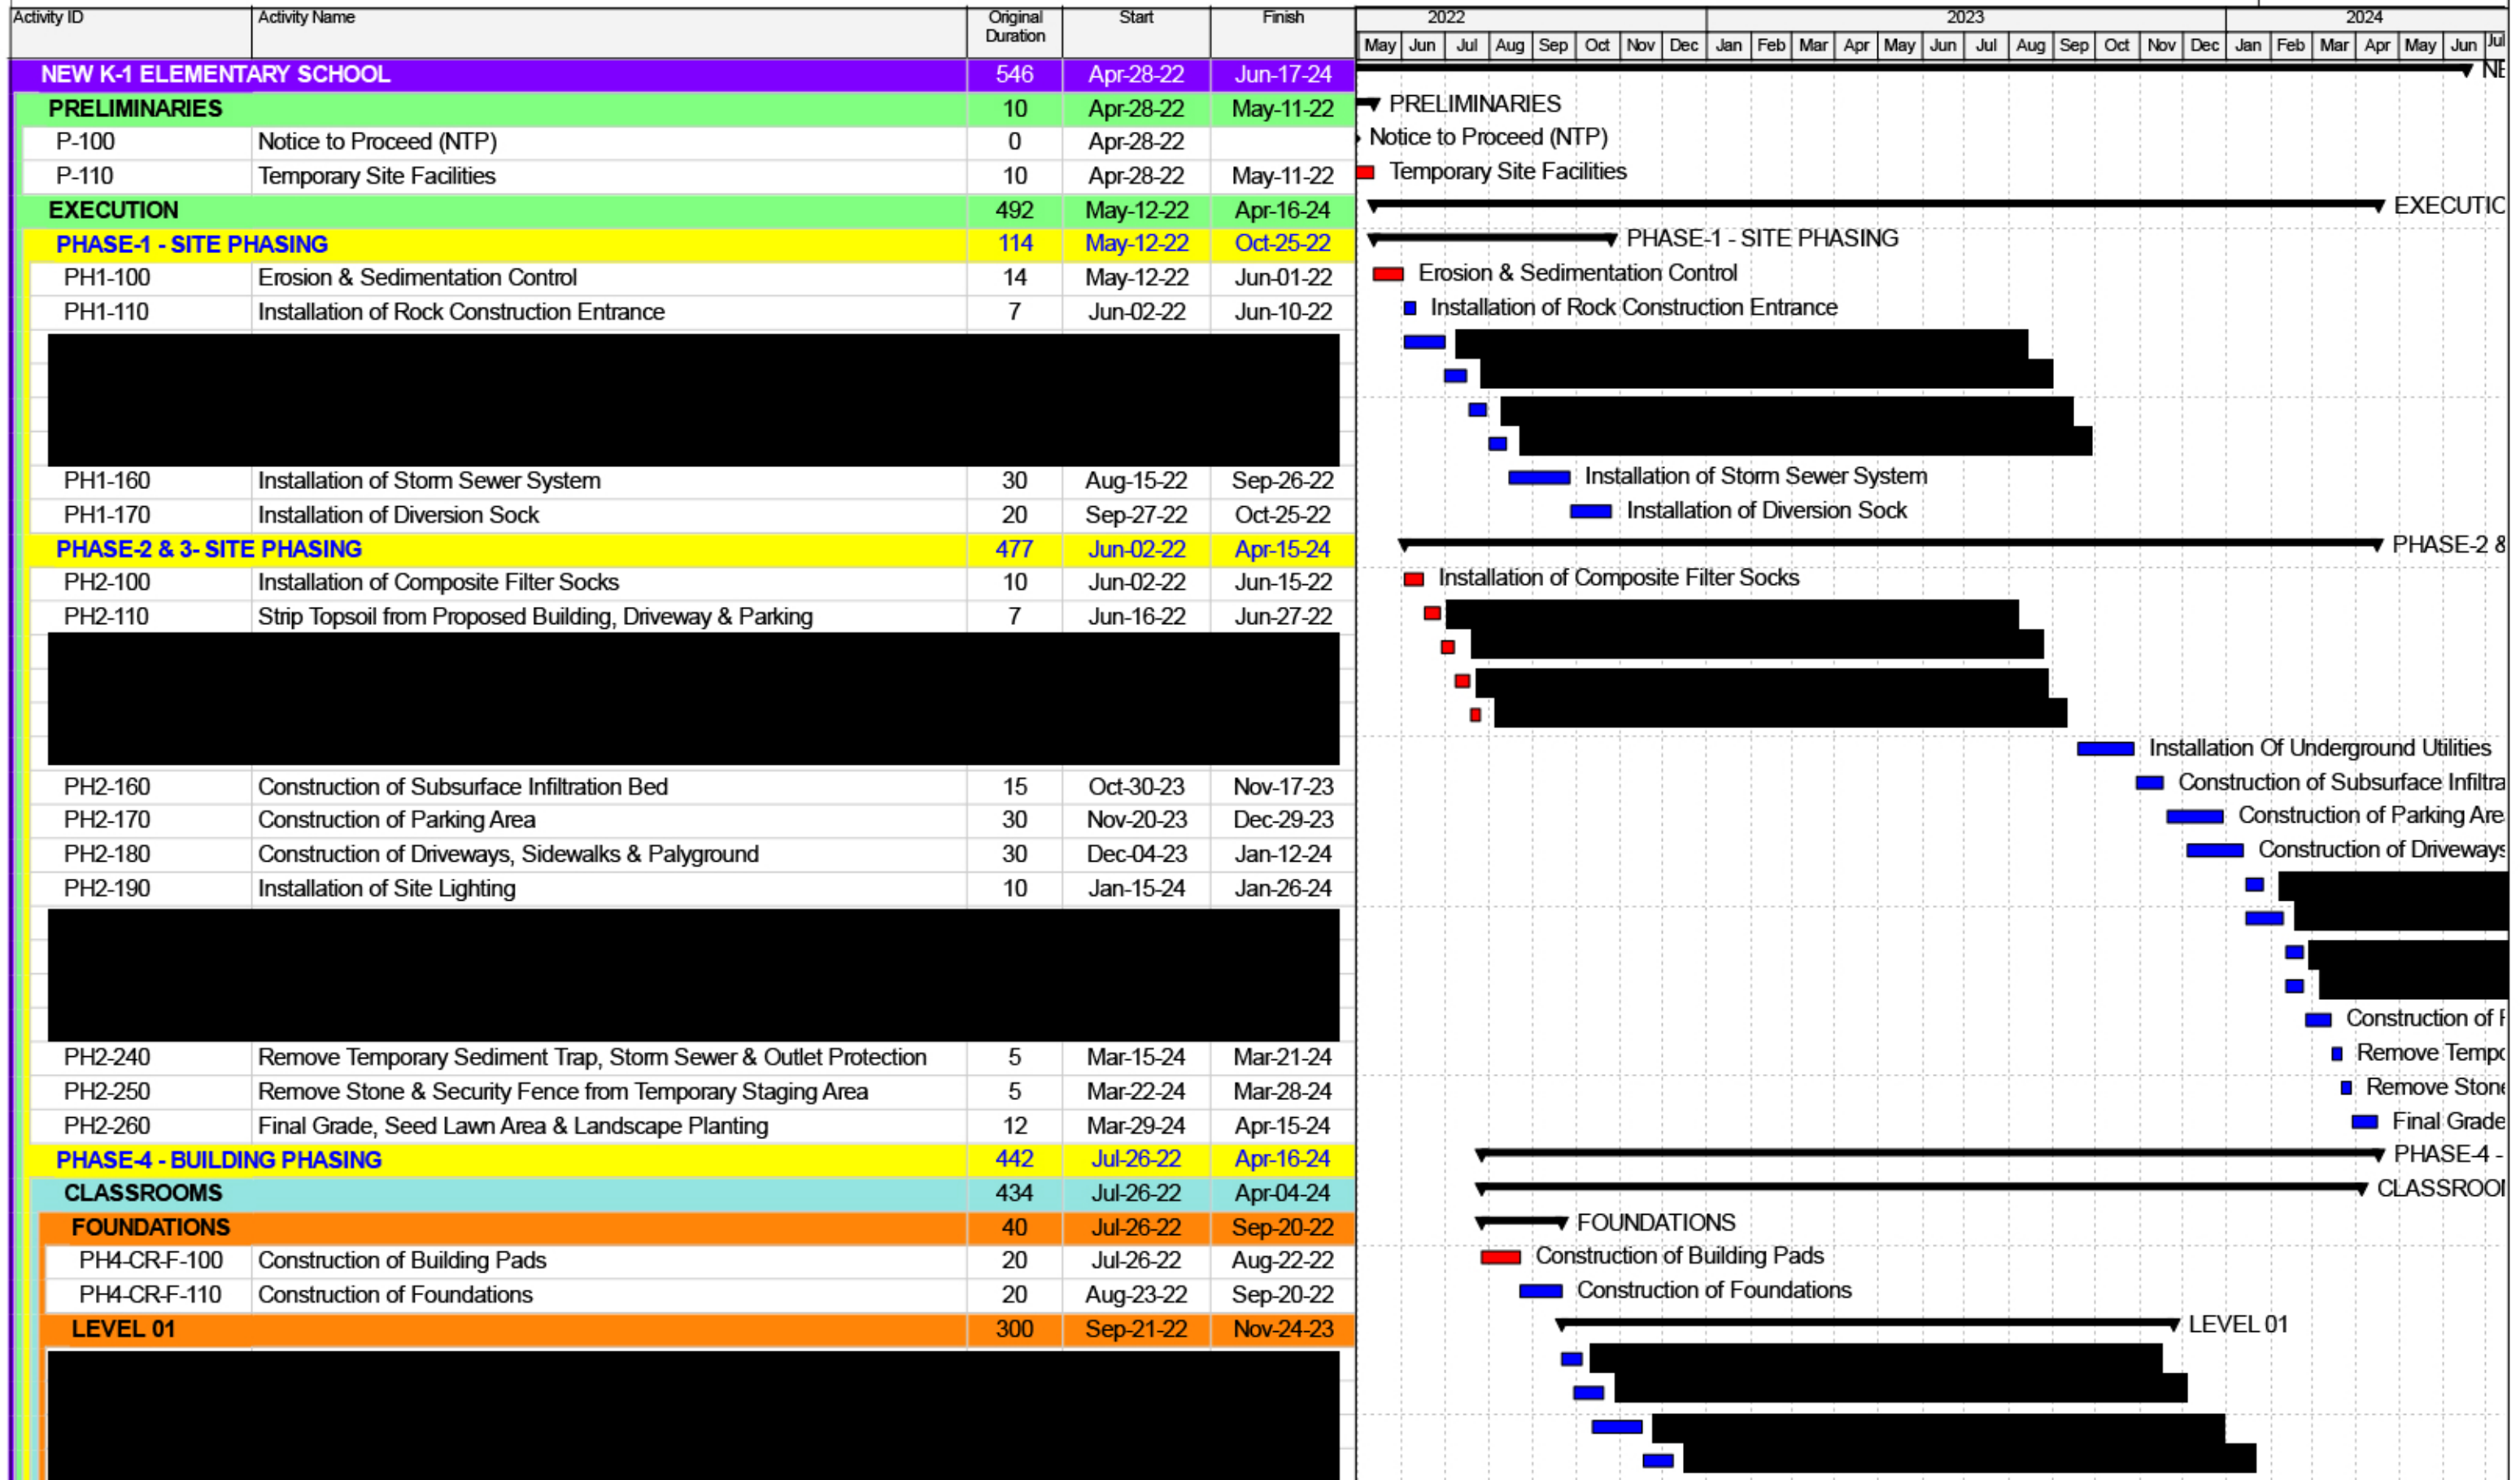

# NEW K-1 ELEMENTARY SCHOOL

2940 MACARTHUR ROAD WHITEHALL, PA 18052

## PROJECT SCHEDULE

█ Actual Work    █ Critical Remaining Work     Milestone  
█ Remaining Work    ◆ Milestone

Date	Revision	Checked	Approved
Apr-11-22	00		